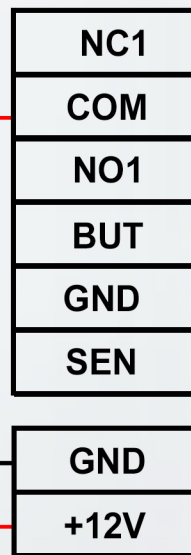

# Simple Installation Guide

EFACE880

NC1

COM1

NO1

BUT

GND

SEN

GND

+12V

Power Supply

EMLOCK

Key Switch

Exit Button

Break Glass